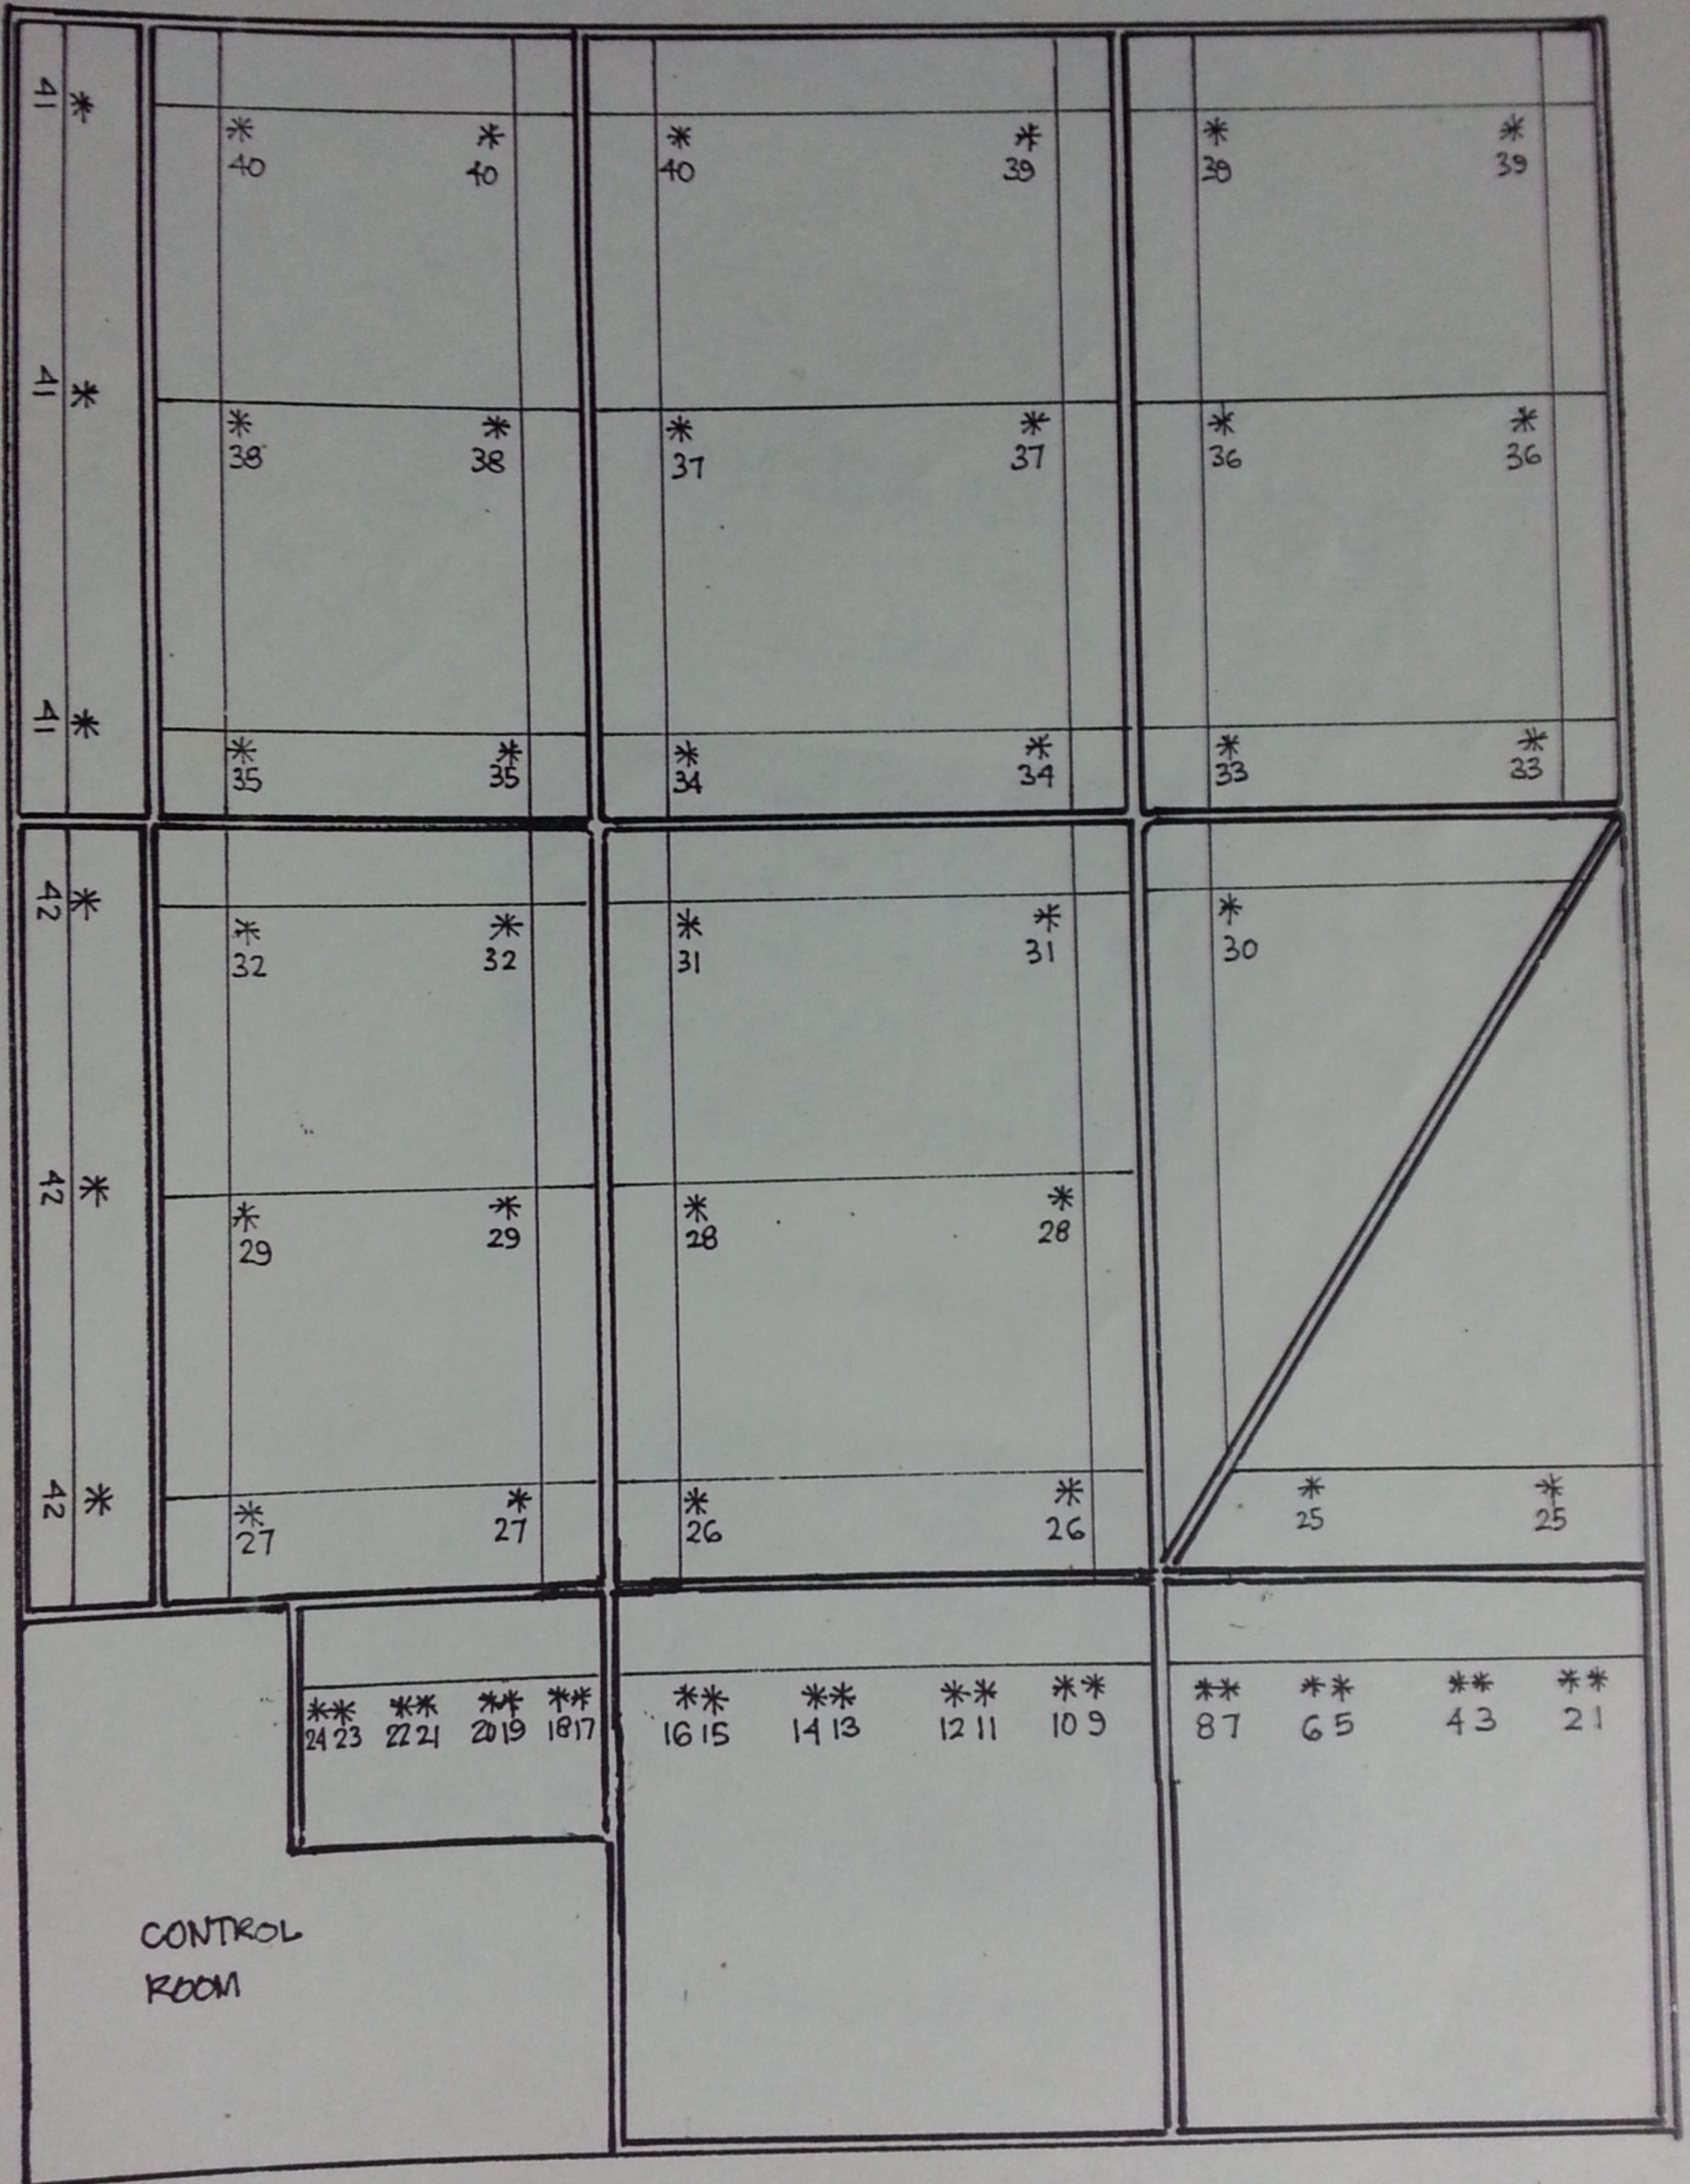

LEGEND: Fonteyn Lighting Grid - Circuit and Socket Layout
 * 15A POWER SOCKET

TYPICAL 15A POWER SOCKET LAYOUT